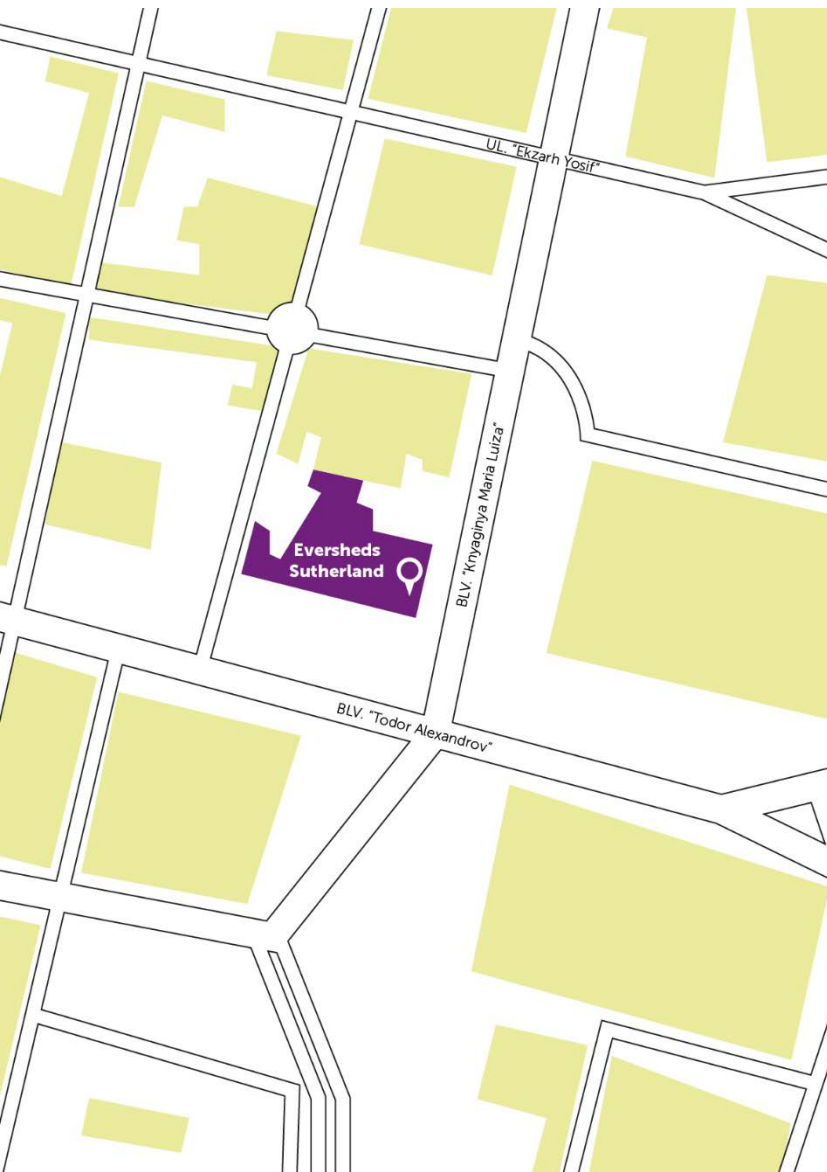

Sofia office

9-11 Maria Luiza Blvd., 1000, Sofia, Bulgaria

By air

Sofia Airport is approximately a 30 minutes' drive from our office.

From Terminal 2 of the airport, you can take Metro Line 1 to Serdica station.

The entrance/exit of the station is next to our office.

If you land at Terminal 1, the best way is to take a taxi.

By car/taxi

There is public parking space in front of the building.

By train/bus

From The Central Railway Station or The Central Bus Station, you can take a taxi or Metro Line 2 to Serdica Station.