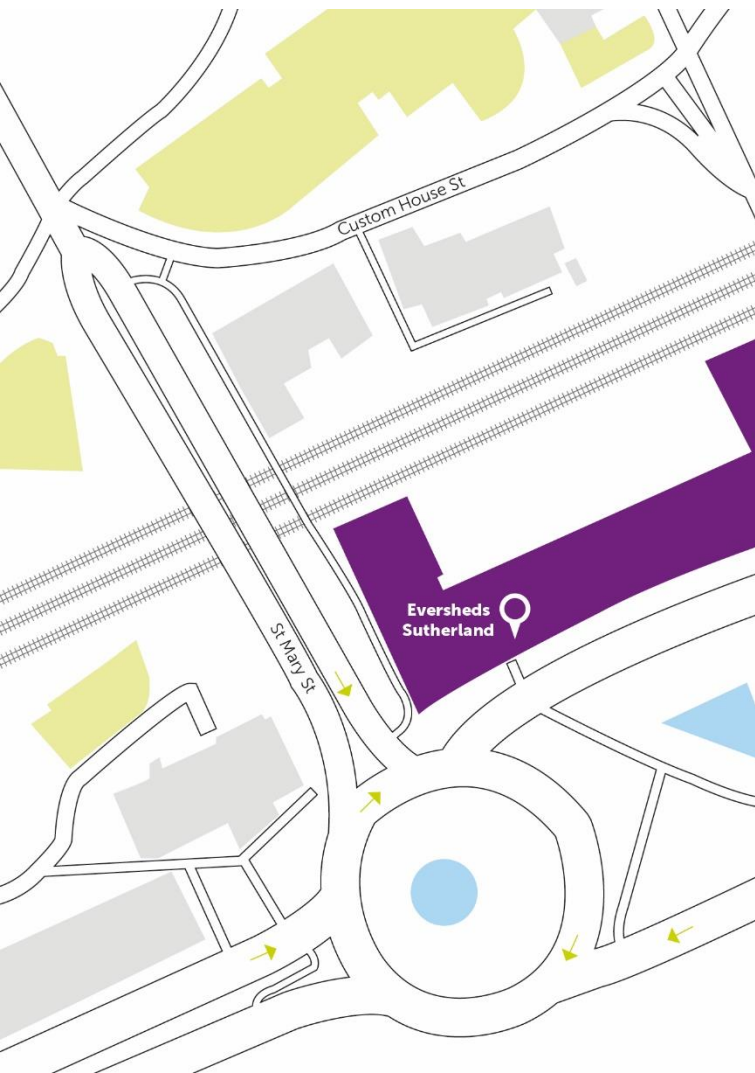

By air

Cardiff International Airport

Cardiff International Airport is approximately 25 minutes' drive from the office.

An airport shuttle to Cardiff Central train station runs throughout the day.

[Click here](#) for further information on the airport shuttle service.

By car/taxi

If you require parking, please request this through your Eversheds Sutherland contact or directly with reception. Accessible parking is available on request.

Please note the height restriction of the car park is 2.7metres.

SAT NAV ref: CF10 5BT

By train

The office is located approximately 0.2 miles from Cardiff Central train station.

Accessibility

The office is fully accessible. Hearing impairment solutions are installed in reception and are available in meeting rooms on request.

For all travel enquiries please contact Facilities on 027 919 4500 or email cardiffreception@eversheds-sutherland.com